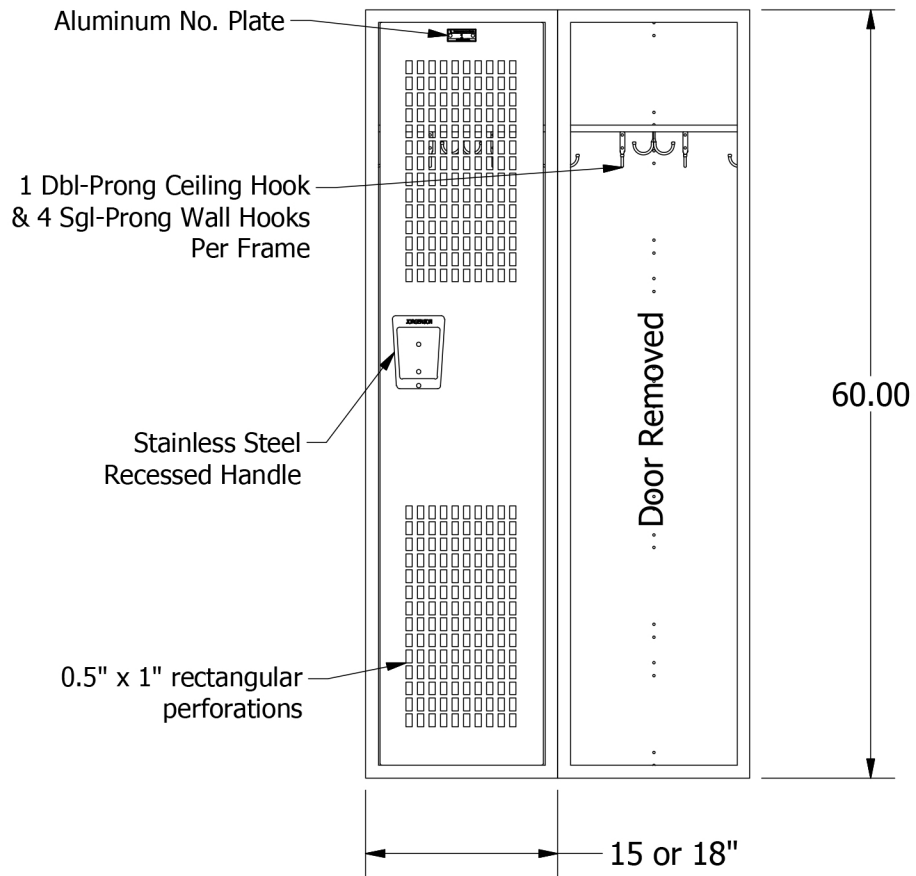

# 60" High Single Tier Jorgenson Ventilated Locker

Allow  $\frac{1}{16}$ " growth per frame

Jorgenson Lockers

1239 South 700 West  
Salt Lake City, UT 84104  
101 Johnston Circle  
Palmetto, GA 30268

**Jorgenson Lockers**