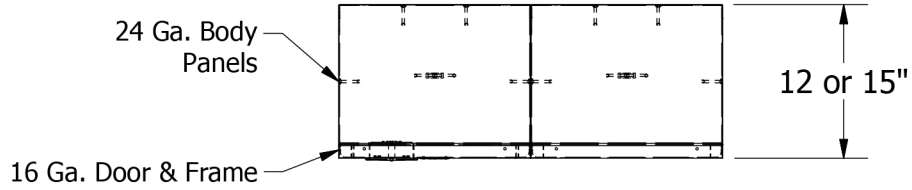

# 60" High Single Tier Jorgenson Ventilated Locker

Allow  $\frac{1}{16}$ " growth per frame

Jorgenson Lockers

1239 South 700 West  
Salt Lake City, UT 84104  
101 Johnston Circle  
Palmetto, GA 30268

**Jorgenson Lockers**